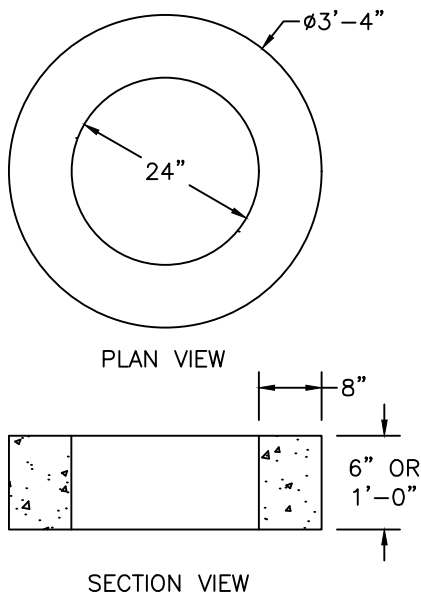

20" ID REGULAR DUTY

ITEM NO.	DESCRIPTION	WEIGHT
B-TE6X21R	6" HIGH	75#
B-TE12X21R	12" HIGH	150#
B-TE18X21R	18" HIGH	225#
B-TE24X21R	24" HIGH	300#

24" ID REGULAR DUTY

ITEM NO.	DESCRIPTION	WEIGHT
TE6X24R	6" HIGH	85#
TE12X24R	12" HIGH	170#
TE18X24R	18" HIGH	255#
TE24X24R	24" HIGH	340#

TANK RISER H-20

ITEM NO.	DESCRIPTION	WEIGHT
40X6-24	6" HIGH	414#
40X12-24	12" HIGH	828#

30" ID TANK RISER H-20

ITEM NO.	DESCRIPTION	WEIGHT
46X6-30	6" HIGH	490#
46X12-30	12" HIGH	980#