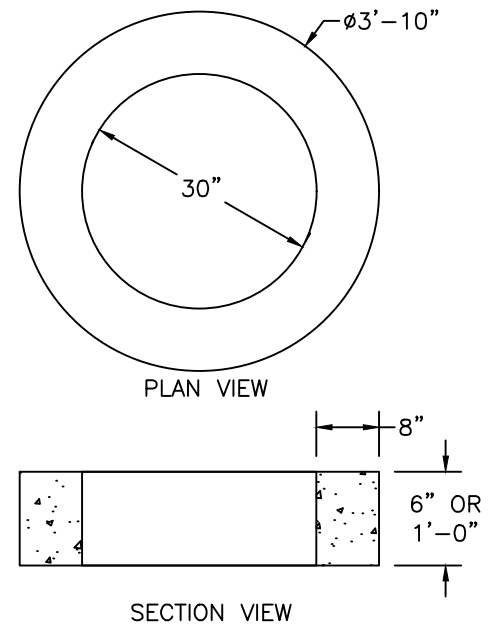

20" ID REGULAR DUTY

ITEM NO.	DESCRIPTION	WEIGHT
B-TE6X21R	6" HIGH	75#
B-TE12X21R	12" HIGH	150#
B-TE18X21R	18" HIGH	225#
B-TE24X21R	24" HIGH	300#

24" ID REGULAR DUTY

ITEM NO.	DESCRIPTION	WEIGHT
TE6X24R	6" HIGH	85#
TE12X24R	12" HIGH	170#
TE18X24R	18" HIGH	255#
TE24X24R	24" HIGH	340#

TANK RISER H-20

ITEM NO.	DESCRIPTION	WEIGHT
40X6-24	6" HIGH	414#
40X12-24	12" HIGH	828#

30" ID TANK RISER H-20

ITEM NO.	DESCRIPTION	WEIGHT
46X6-30	6" HIGH	490#
46X12-30	12" HIGH	980#