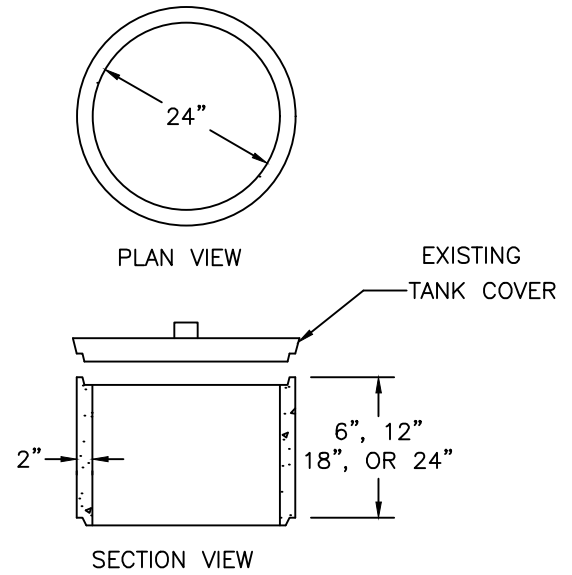

20" ID REGULAR DUTY

ITEM NO.	DESCRIPTION	WEIGHT
B-TE6X21R	6" HIGH	75#
B-TE12X21R	12" HIGH	150#
B-TE18X21R	18" HIGH	225#
B-TE24X21R	24" HIGH	300#

24" ID REGULAR DUTY

ITEM NO.	DESCRIPTION	WEIGHT
TE6X24R	6" HIGH	85#
TE12X24R	12" HIGH	170#
TE18X24R	18" HIGH	255#
TE24X24R	24" HIGH	340#

TANK RISER H-20

ITEM NO.	DESCRIPTION	WEIGHT
40X6-24	6" HIGH	414#
40X12-24	12" HIGH	828#

30" ID TANK RISER H-20

ITEM NO.	DESCRIPTION	WEIGHT
46X6-30	6" HIGH	490#
46X12-30	12" HIGH	980#